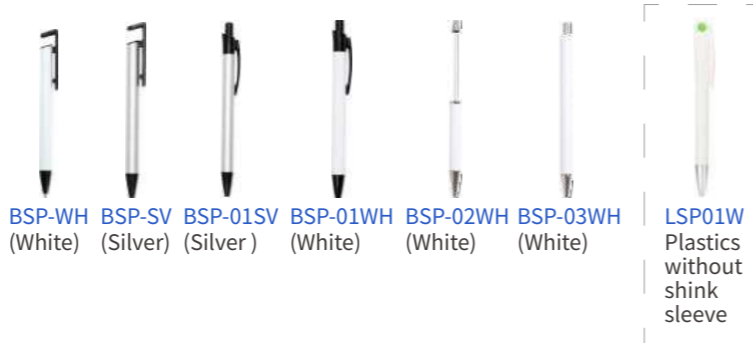

PHXP3876T
Size: 3.8*7.6cm

PHXP2576
Size: 2.5*7.6cm

Sublimation Door Hanger

MMP1 Hardboard Size: 22.8*10.1cm
MZMP Felt Size: 10.1*23cm
MZMP-N Felt Size: 9.5*19cm
PHMP1023 Plastic Size: 10*23cm

Sub Ballpoint Pen with Shrink Wrap