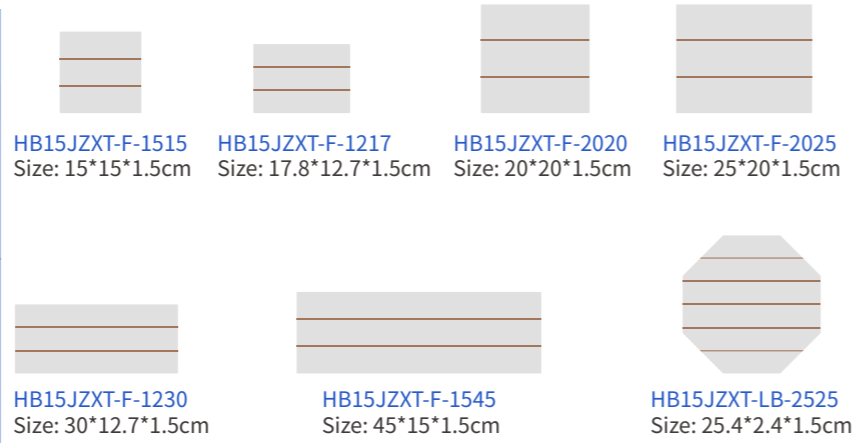

MDF Sign w/ Stripes

NEW

For sublimation, 15mm thick, single-sided.