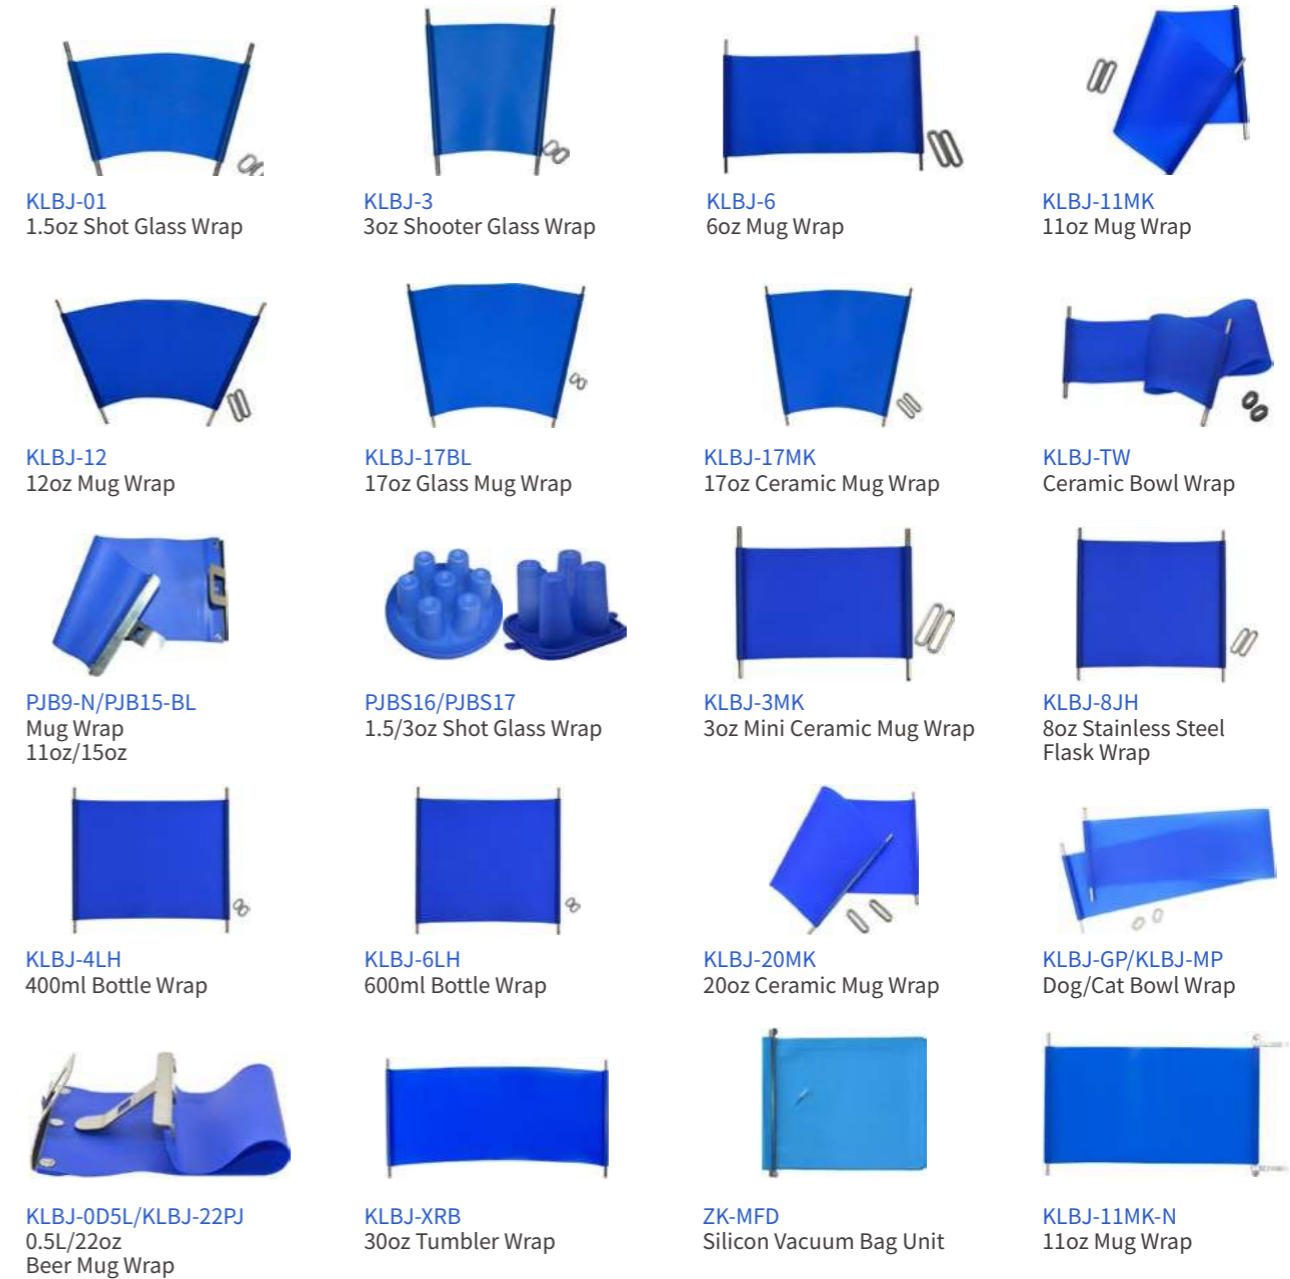

Silicon Wraps

KLBJ-01 1.5oz Shot Glass Wrap

KLBJ-3 3oz Shooter Glass Wrap

KLBJ-6 6oz Mug Wrap

KLBJ-11MK 11oz Mug Wrap

KLBJ-12 12oz Mug Wrap

KLBJ-17BL 17oz Glass Mug Wrap

KLBJ-17MK 17oz Ceramic Mug Wrap

KLBJ-TW Ceramic Bowl Wrap

PJB9-N/PJB15-BL Mug Wrap 11oz/15oz

PJBS16/PJBS17 1.5/3oz Shot Glass Wrap

KLBJ-3MK 3oz Mini Ceramic Mug Wrap

KLBJ-8JH 8oz Stainless Steel Flask Wrap

KLBJ-4LH 400ml Bottle Wrap

KLBJ-6LH 600ml Bottle Wrap

KLBJ-20MK 20oz Ceramic Mug Wrap

KLBJ-GP/KLBJ-MP Dog/Cat Bowl Wrap

KLBJ-0D5L/KLBJ-22PJ 0.5L/22oz Beer Mug Wrap

KLBJ-XRB 30oz Tumbler Wrap

ZK-MFD Silicon Vacuum Bag Unit

KLBJ-11MK-N 11oz Mug Wrap