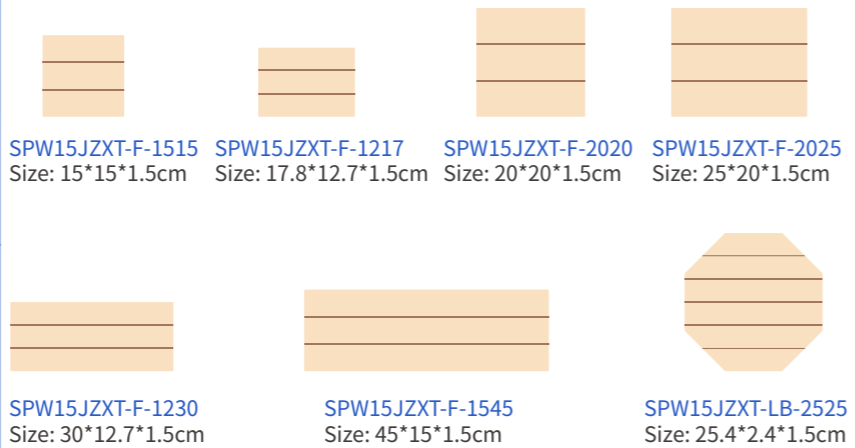

Plywood Sign w/ Stripes

NEW

For sublimation, 15mm thick, single-sided.