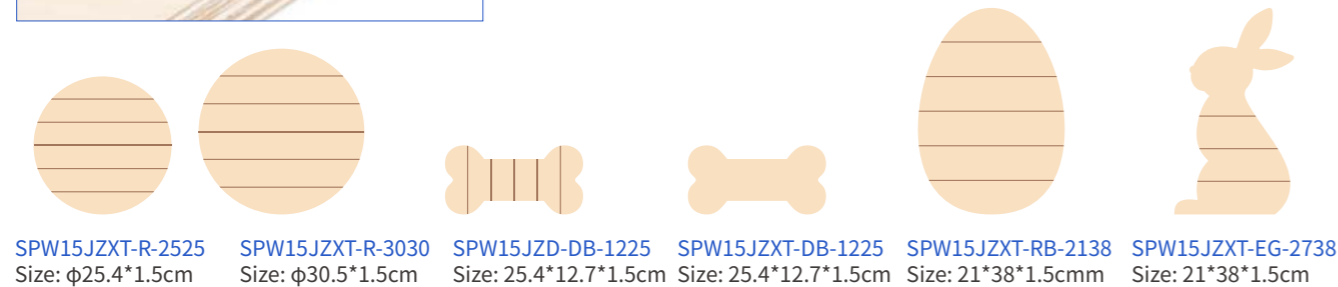

Plywood Sign w/ Stripes

NEW

For sublimation, 15mm thick, single-sided.