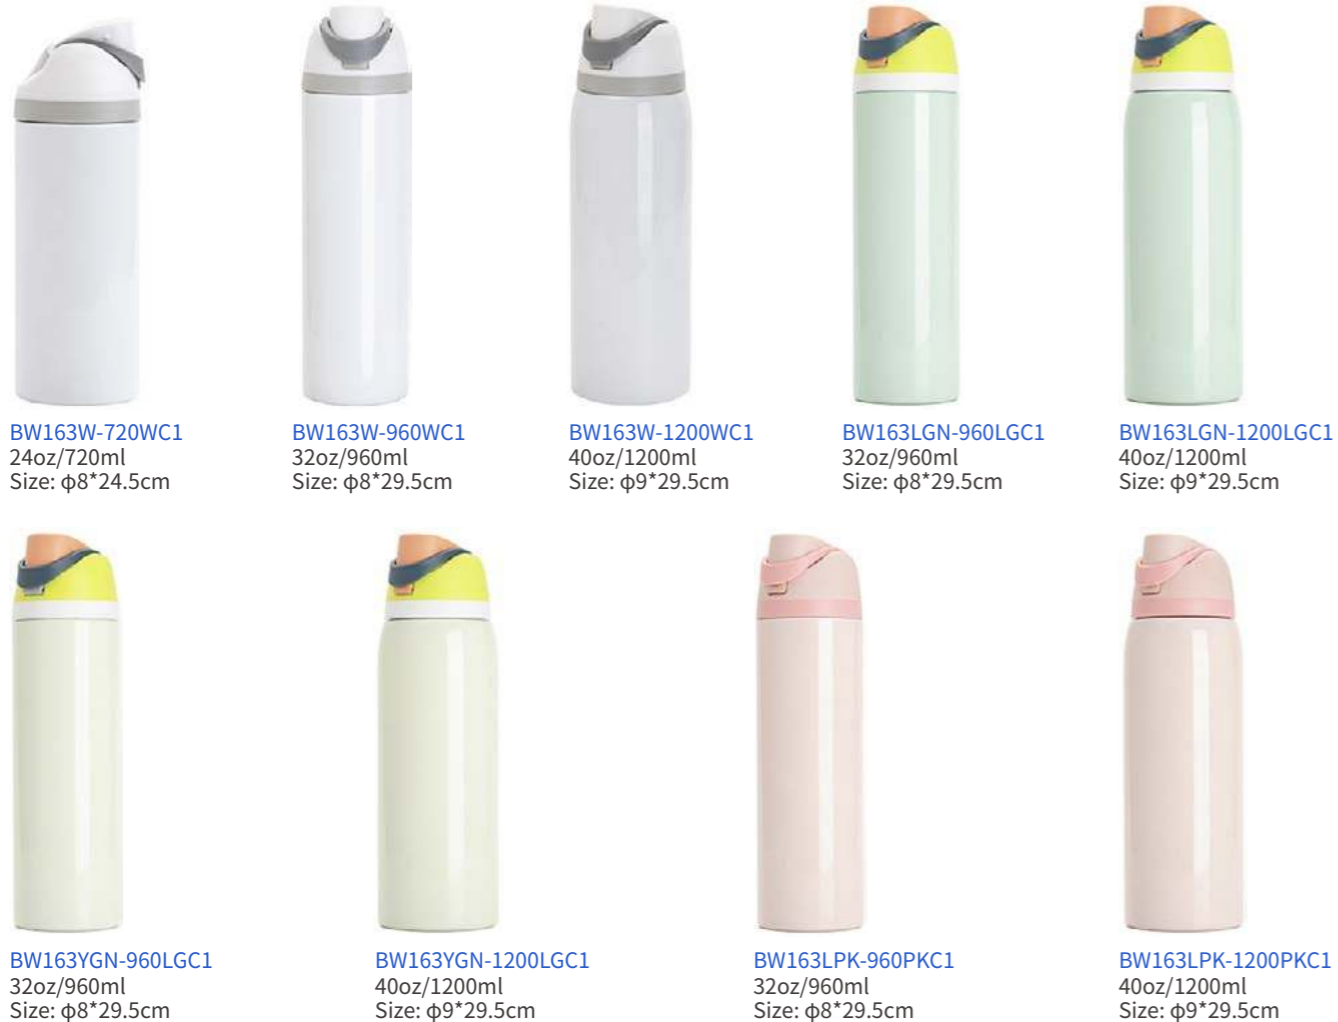

BW116W-1200XZSH

BW116W-1200TS

Stainless Steel Water Bottle with Flip One Touch Portable Lid

NEW

BW163W-720WC1 24oz/720ml Size: φ8*24.5cm	BW163W-960WC1 32oz/960ml Size: φ8*29.5cm	BW163W-1200WC1 40oz/1200ml Size: φ9*29.5cm	BW163LGN-960LGC1 32oz/960ml Size: φ8*29.5cm	BW163LGN-1200LGC1 40oz/1200ml Size: φ9*29.5cm
BW163YGN-960LGC1 32oz/960ml Size: φ8*29.5cm	BW163YGN-1200LGC1 40oz/1200ml Size: φ9*29.5cm	BW163LPK-960PKC1 32oz/960ml Size: φ8*29.5cm	BW163LPK-1200PKC1 40oz/1200ml Size: φ9*29.5cm	