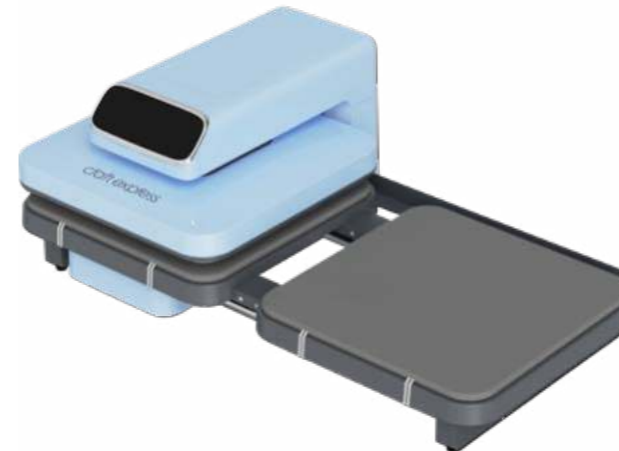

Dual Station AutoMax Heat Press **NEW**

Item No.	CE-DAUPB3838LB
Heat Platen	38x38cm / 15x15in
Power	1200W MAX ± 10%
Voltage	230V/120V 50~60Hz
Temp. Range	40-205° C(104-401° F)
Time Range	1-999 seconds