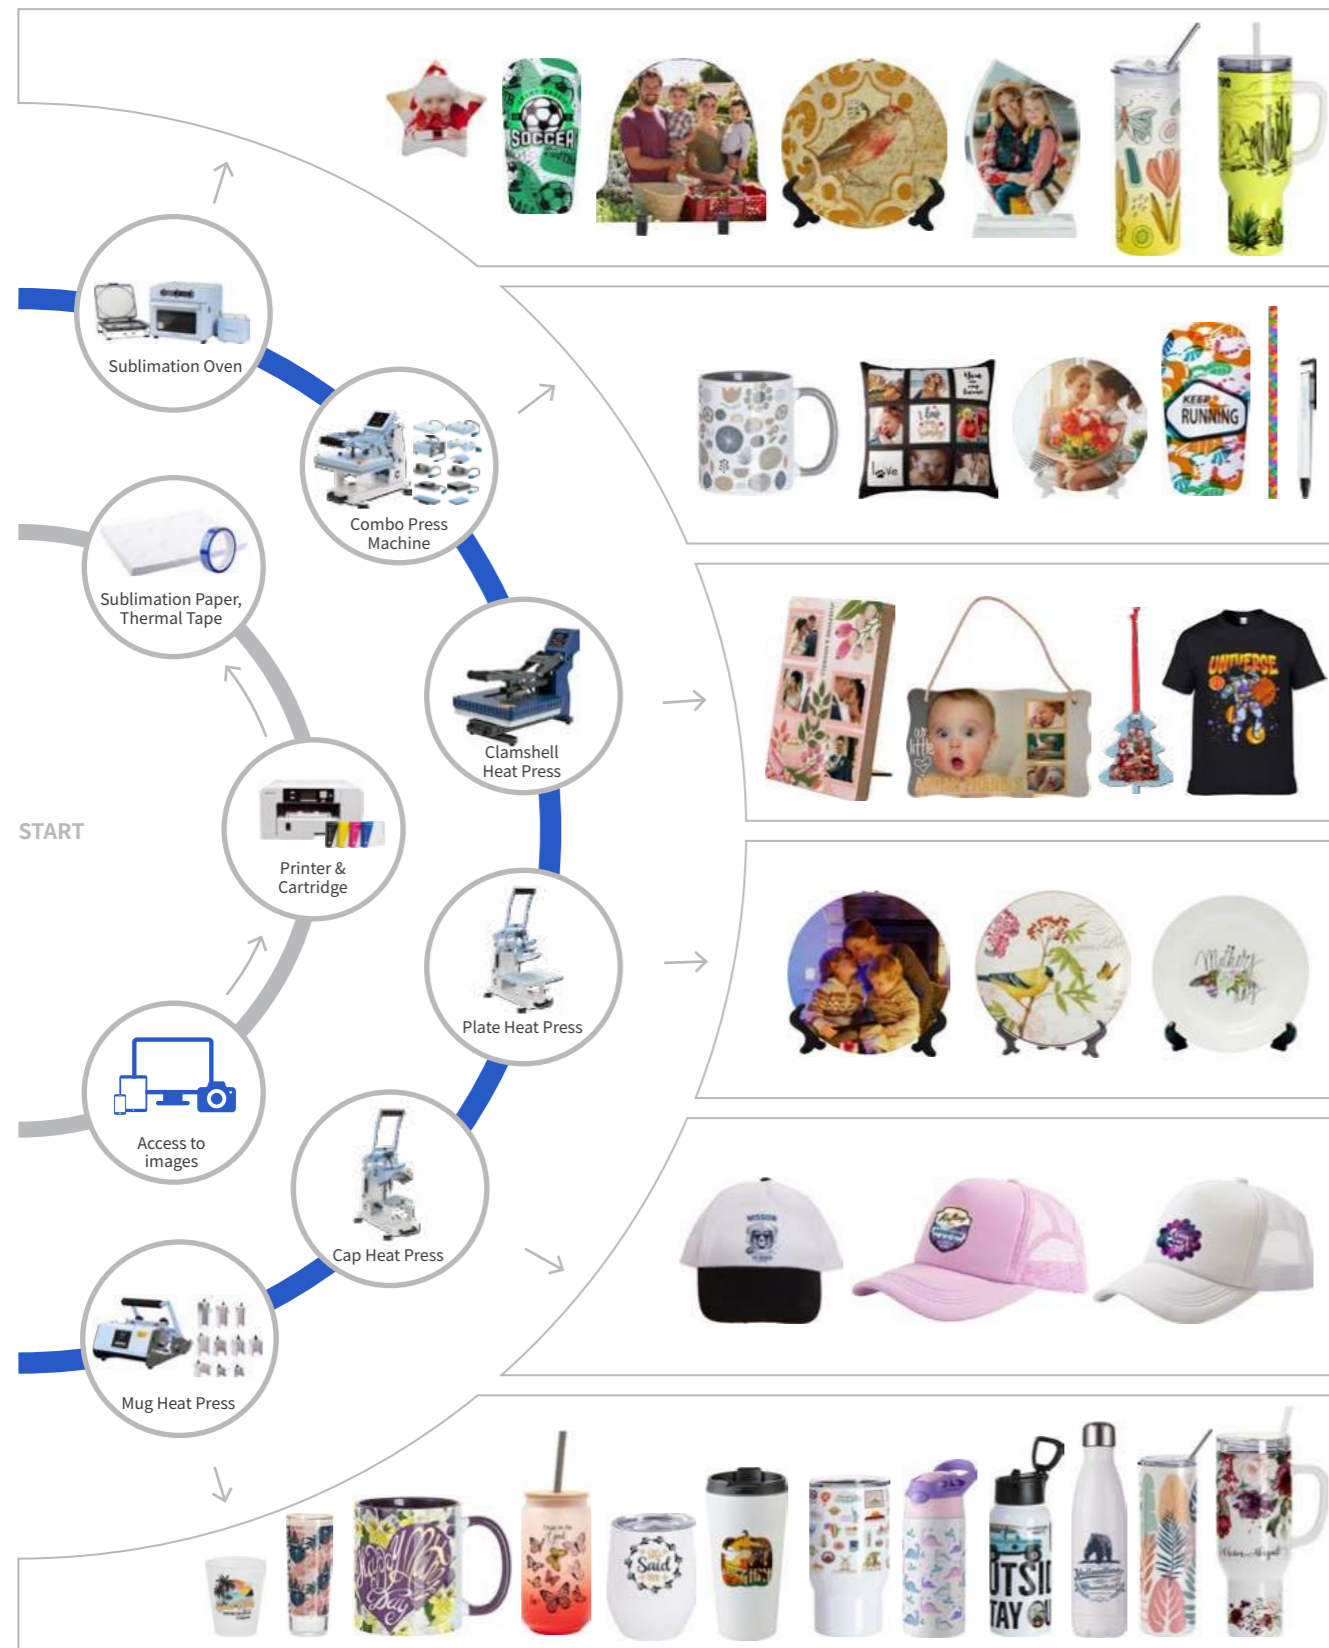

bestsub[®]

Copyright © 2000-2025 BestSub Technologies Co Limited All Rights Reserved | 202501

Zeskanuj kod QR,
aby przejść
do sklepu.

sklep.poligrafia-szczecin.pl

The Process of Sublimation

SG500/SG1000

Kickstart your business with the Sawgrass SG500&SG1000, the only desktop printer designed for sublimation. With low start up and running costs, you'll soon be creating customized products with vibrant HD images - quickly, easily and profitably.