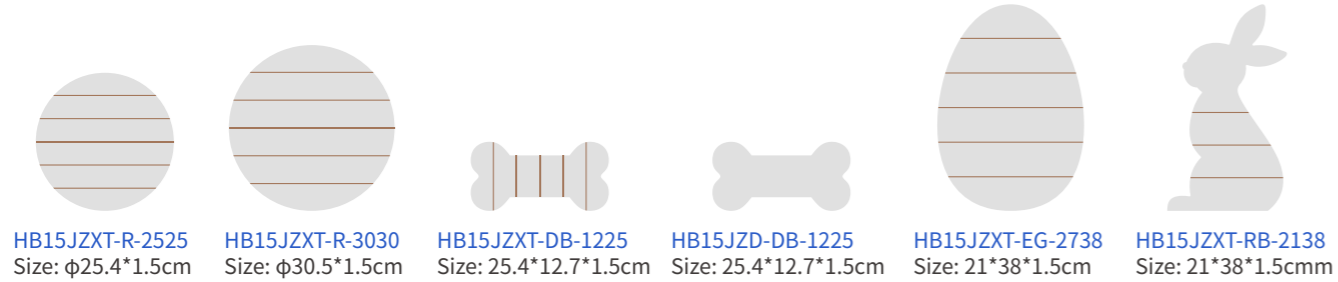

MDF Sign w/ Stripes

NEW

For sublimation, 15mm thick, single-sided.